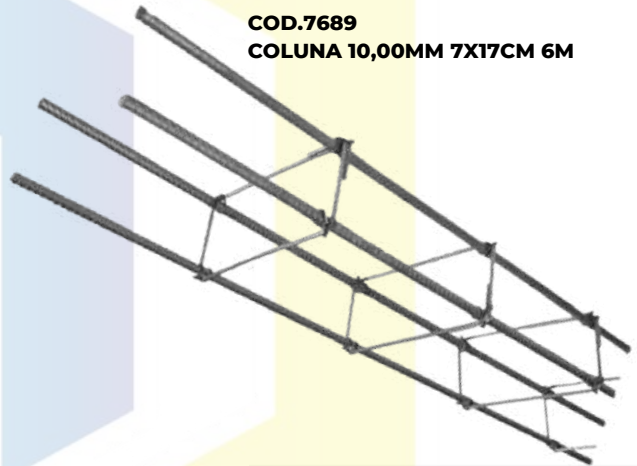

COD.7688
COLUNA 8,00MM 7X17CM 6M
COD.7689
COLUNA 10,00MM 7X17CM 6M